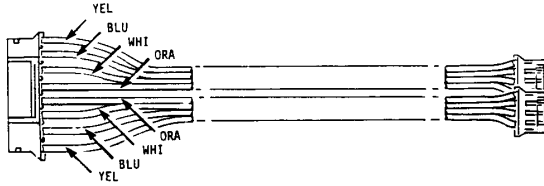

SONY

Hi-Fi Products
Service Bulletin

Model: CDP-110/270/310/470/670/770/950/
970/307ESD

No. 127R2

Subject: Optical Block Connector Now Available

Date: April 19, 1993

This bulletin supersedes Hi-Fi Products Service Bulletin No.127R1

Symptom:
(**)

The connector cord which connects the optical block to the Main Board is now available as a replacement part.

Solution:

Order the cord with connector as shown in the chart below.

DESCRIPTION	PART NUMBER
CORD WITH CONNECTOR	1-690-444-11

CSA-13 CD Player

Reference: FPR-O1168
Autoflagged - NO

PRINTED IN U.S.A.
CSA-13493-5